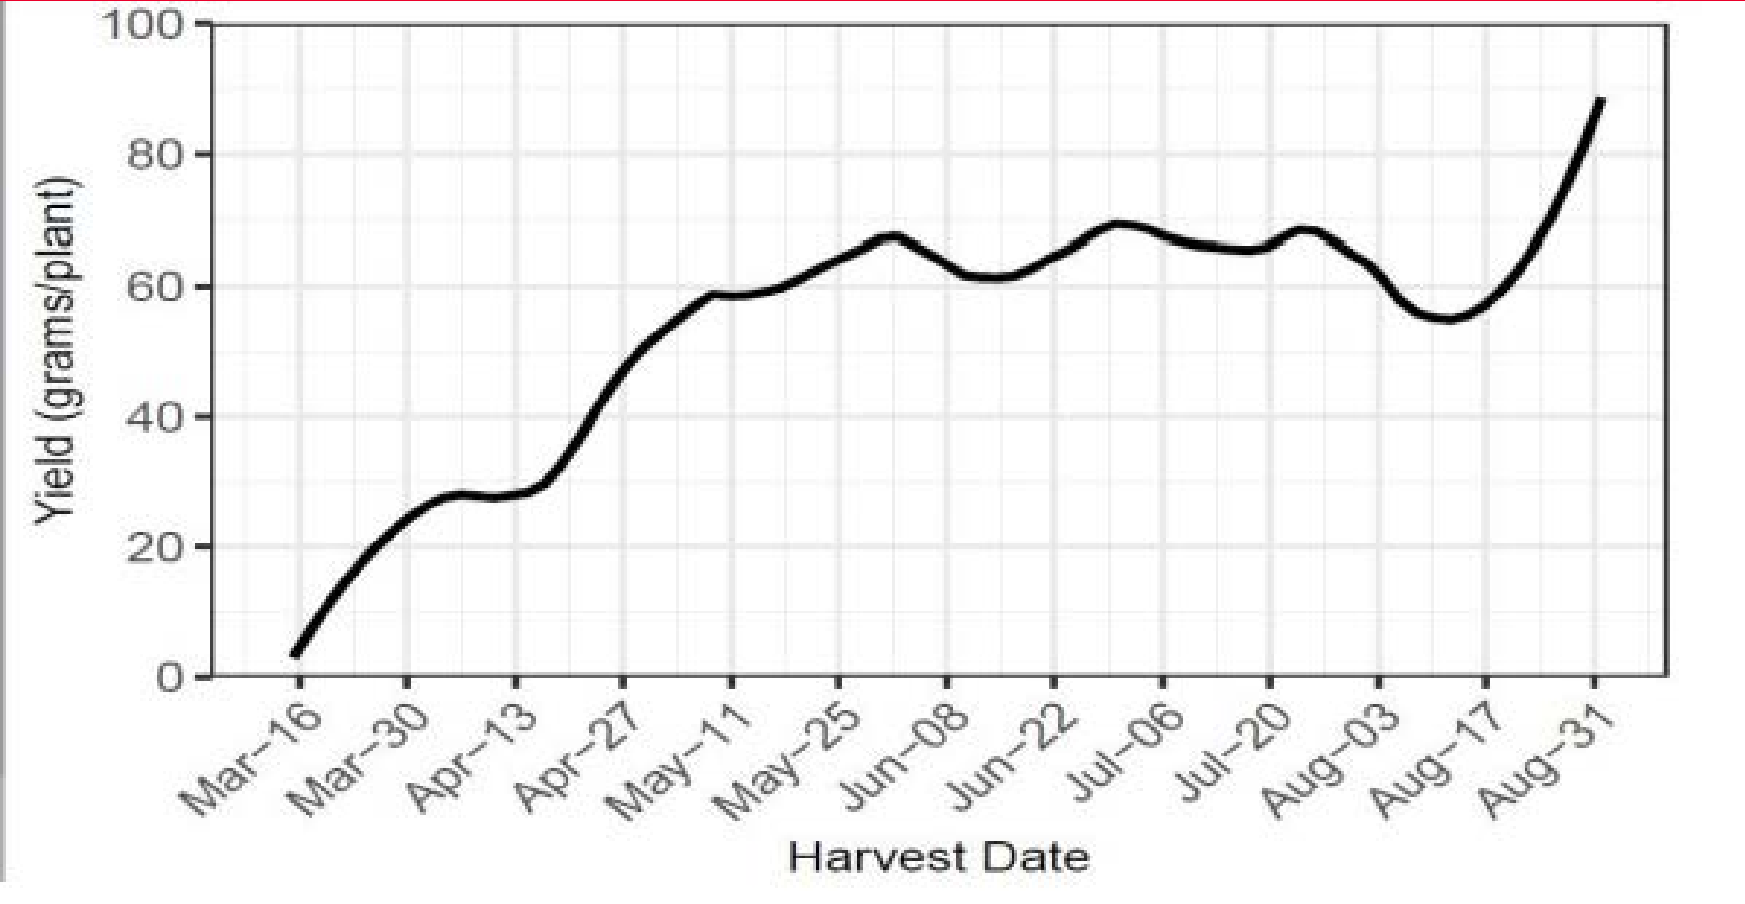

UCD ROYAL ROYCE OVERVIEW

- 🍓 Ideal for consistent year-round fresh market production
- 🍓 Exceptionally high percentages of visually appealing marketable fruit

- 🍓 Exclusive hybrid plants
- 🍓 Crowns produced from certified disease-free foundation stock
- 🍓 Technical advice to maximize productivity and profits